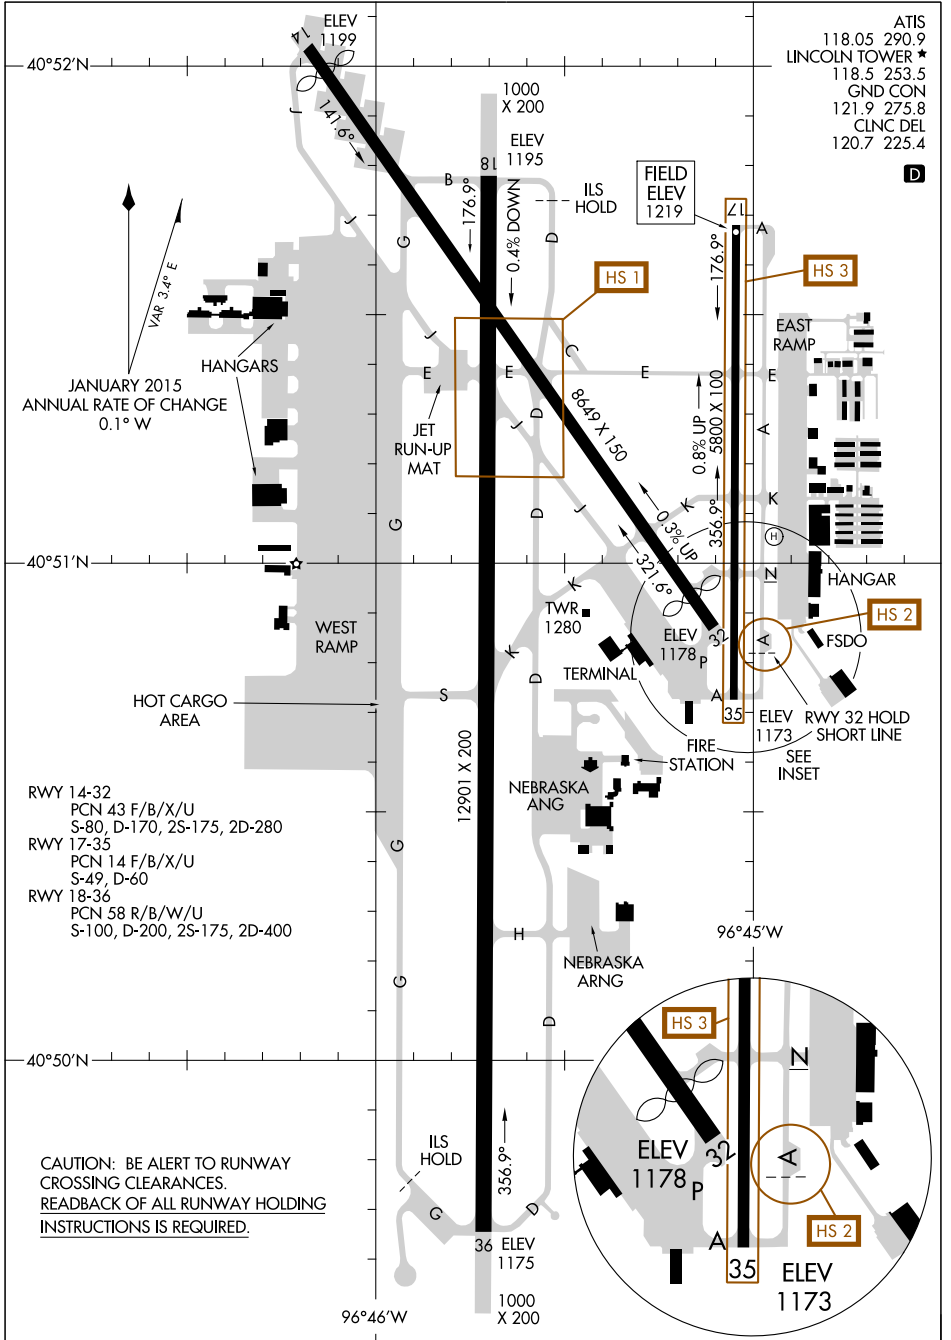

AIRPORT DIAGRAM

AL-232 (FAA)

LINCOLN (LNK)
LINCOLN, NEBRASKA

NC-2, 02 MAR 2017 to 30 MAR 2017

NC-2, 02 MAR 2017 to 30 MAR 2017

AIRPORT DIAGRAM

LINCOLN, NEBRASKA
LINCOLN (LNK)